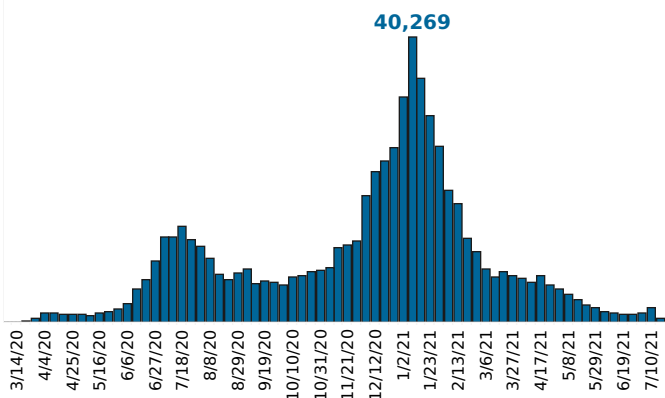

COVID-19 in South Carolina

As of 11:59 PM on 7/12/2021

Cases

600,607

Select Date Range & County to Filter Page Values
Non-Null Values Only

COUNTY

All

Past 2 weeks Confirmed

2,302

Rate of COVID-19 Cases per 10,000 population, by County
County Displayed: **South Carolina** | Dates Displayed: 3/4/2020 to 7/12/2021
[Use County Filter Above to View ZIP Code Counts](#)

Find your ZIP

All

Reported COVID-19 Cases, by Week of Report
County Displayed: **South Carolina** | Dates Displayed: 3/4/2020 to 7/12/2021

County Displayed: **South Carolina** | Dates Displayed: 3/4/2020 to 7/12/2021
Note: Data is suppressed for fewer than 5 cases